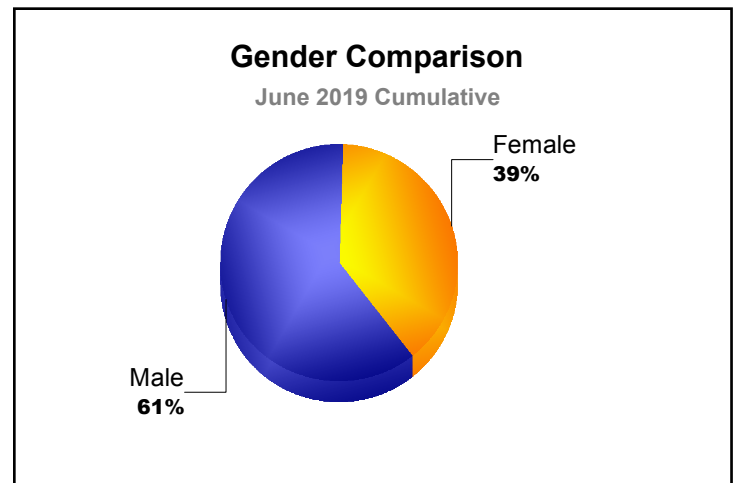

Year	New Clubs	Dropped Clubs	Gain/ Loss Clubs	New Members	Charter Members	Reinstate Members	Transfer Members	Total Member Added	Total Members Dropped	Gain/ Loss Members
2014-2015	1	-2	-1	164	27	0	28	219	-277	-58
2015-2016	0	-1	-1	137	2	10	20	169	-260	-91
2016-2017	0	-2	-2	156	4	7	15	182	-231	-49
2017-2018	0	-4	-4	131	2	2	17	152	-205	-53
2018-2019	1	-2	-1	130	27	8	16	181	-186	-5
Average	0	-2	-2	144	12	5	19	181	-232	-51