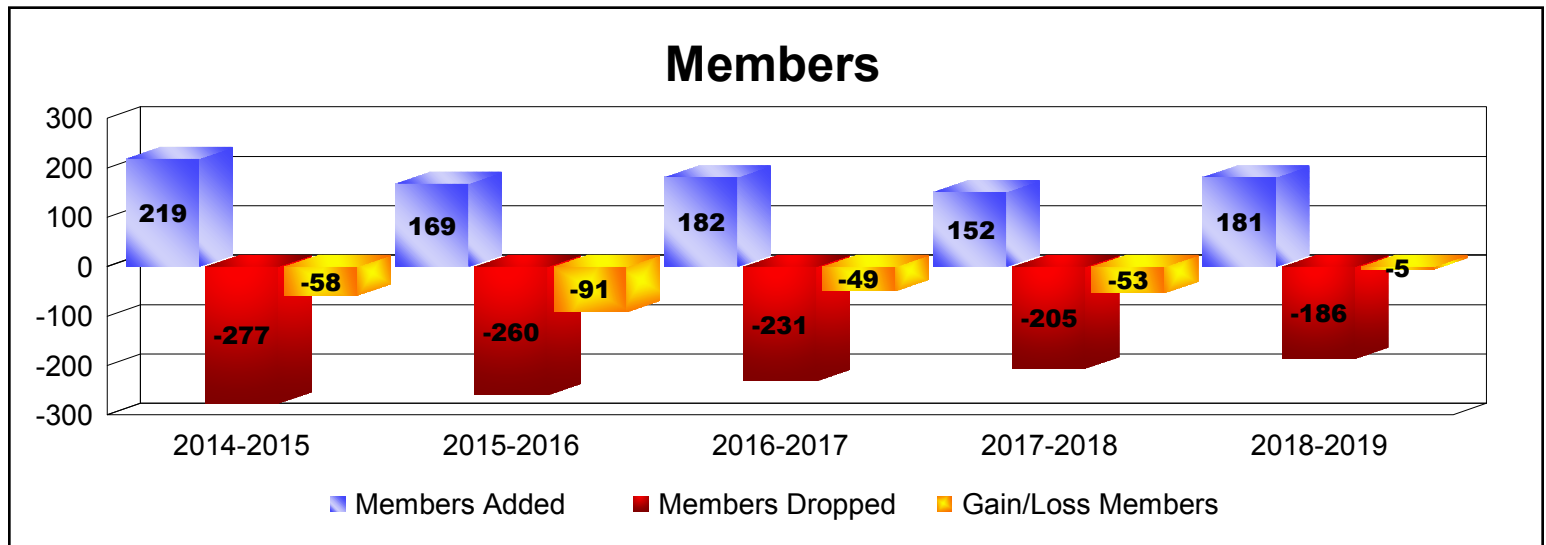

Year	New Clubs	Dropped Clubs	Gain/ Loss Clubs	New Members	Charter Members	Reinstate Members	Transfer Members	Total Member Added	Total Members Dropped	Gain/ Loss Members
2014-2015	1	-2	-1	164	27	0	28	219	-277	-58
2015-2016	0	-1	-1	137	2	10	20	169	-260	-91
2016-2017	0	-2	-2	156	4	7	15	182	-231	-49
2017-2018	0	-4	-4	131	2	2	17	152	-205	-53
2018-2019	1	-2	-1	130	27	8	16	181	-186	-5
Average	0	-2	-2	144	12	5	19	181	-232	-51

Year	New Clubs	Dropped Clubs	Gain/ Loss Clubs	New Members	Charter Members	Reinstate Members	Transfer Members	Total Member Added	Total Members Dropped	Gain/ Loss Members
2014-2015	0	-1	-1	12	0	0	0	12	-68	-56
2015-2016	0	0	0	26	0	17	0	43	-59	-16
2016-2017	0	0	0	39	0	0	0	39	-34	5
2017-2018	0	0	0	1	0	0	0	1	-4	-3
2018-2019	0	-1	-1	1	0	0	1	2	-60	-58
Average	0	0	0	16	0	3	0	19	-45	-26