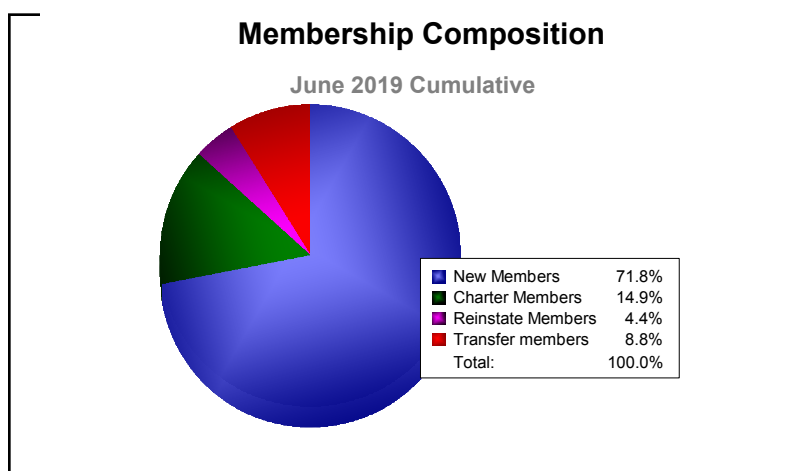

Year	New Clubs	Dropped Clubs	Gain/ Loss Clubs	New Members	Charter Members	Reinstate Members	Transfer Members	Total Member Added	Total Members Dropped	Gain/ Loss Members
2014-2015	1	-2	-1	164	27	0	28	219	-277	-58
2015-2016	0	-1	-1	137	2	10	20	169	-260	-91
2016-2017	0	-2	-2	156	4	7	15	182	-231	-49
2017-2018	0	-4	-4	131	2	2	17	152	-205	-53
2018-2019	1	-2	-1	130	27	8	16	181	-186	-5
Average	0	-2	-2	144	12	5	19	181	-232	-51

Year	New Clubs	Dropped Clubs	Gain/ Loss Clubs	New Members	Charter Members	Reinstate Members	Transfer Members	Total Member Added	Total Members Dropped	Gain/ Loss Members
2014-2015	0	-1	-1	12	0	0	0	12	-68	-56
2015-2016	0	0	0	26	0	17	0	43	-59	-16
2016-2017	0	0	0	39	0	0	0	39	-34	5
2017-2018	0	0	0	1	0	0	0	1	-4	-3
2018-2019	0	-1	-1	1	0	0	1	2	-60	-58
Average	0	0	0	16	0	3	0	19	-45	-26