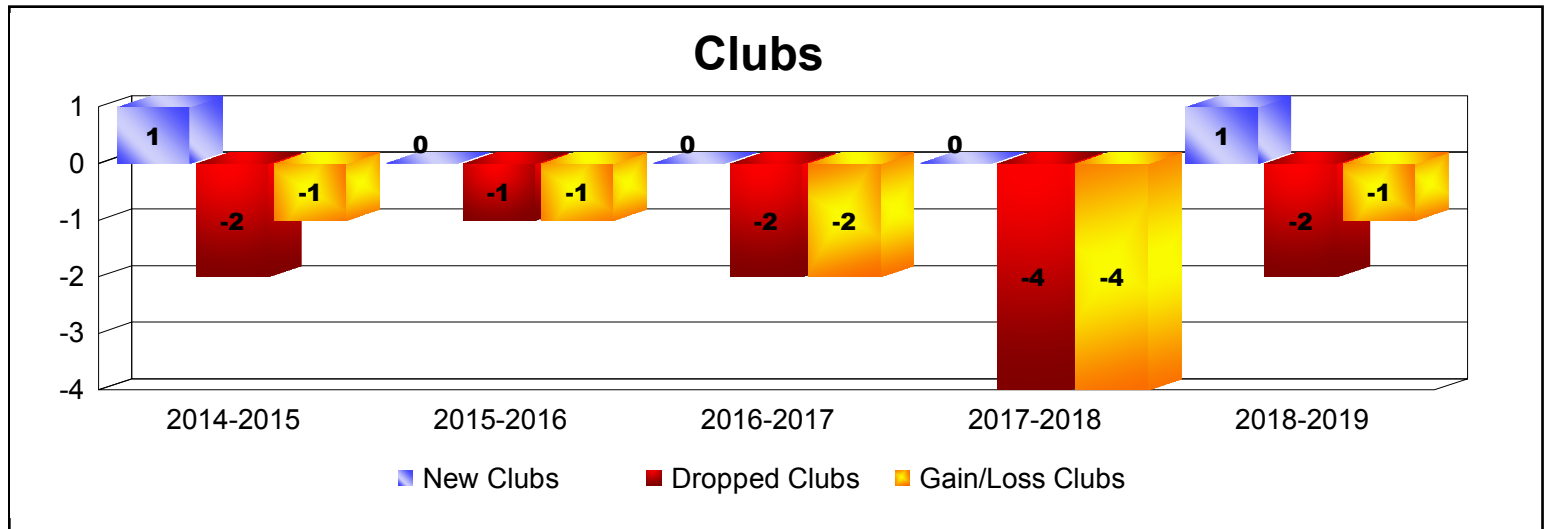

Year	New Clubs	Dropped Clubs	Gain/ Loss Clubs	New Members	Charter Members	Reinstate Members	Transfer Members	Total Member Added	Total Members Dropped	Gain/ Loss Members
2014-2015	1	-2	-1	164	27	0	28	219	-277	-58
2015-2016	0	-1	-1	137	2	10	20	169	-260	-91
2016-2017	0	-2	-2	156	4	7	15	182	-231	-49
2017-2018	0	-4	-4	131	2	2	17	152	-205	-53
2018-2019	1	-2	-1	130	27	8	16	181	-186	-5
Average	0	-2	-2	144	12	5	19	181	-232	-51

Year	New Clubs	Dropped Clubs	Gain/ Loss Clubs	New Members	Charter Members	Reinstate Members	Transfer Members	Total Member Added	Total Members Dropped	Gain/ Loss Members
2014-2015	0	-1	-1	12	0	0	0	12	-68	-56
2015-2016	0	0	0	26	0	17	0	43	-59	-16
2016-2017	0	0	0	39	0	0	0	39	-34	5
2017-2018	0	0	0	1	0	0	0	1	-4	-3
2018-2019	0	-1	-1	1	0	0	1	2	-60	-58
Average	0	0	0	16	0	3	0	19	-45	-26